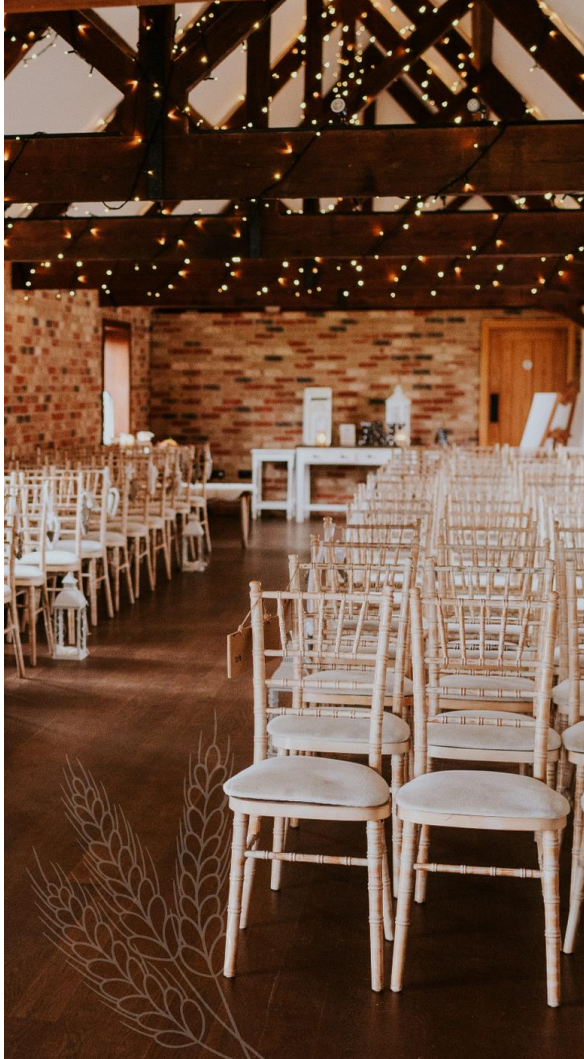

Funeral Service and Celebration of Life

At Long Furlong Barn, we offer a heartfelt and personalised farewell for your loved one in the peaceful and beautiful Cartshed. Collaborating with local funeral directors in Worthing, we ensure a unique and unhurried service tailored to your family. With exclusive use of the venue, you can take your time to say goodbye without any pressure.

After the service, the Granary, with its warm and historic charm, provides an ideal space for a Celebration of Life. Share memories over a drink from the bar or a cup of tea, surrounded by friends and family.

Available most weekdays throughout the year, contact the Events Team for further information.

enquiries@longfurlongbarn.co.uk

01903 871 594

Photo courtesy of Gingersnaps Photography